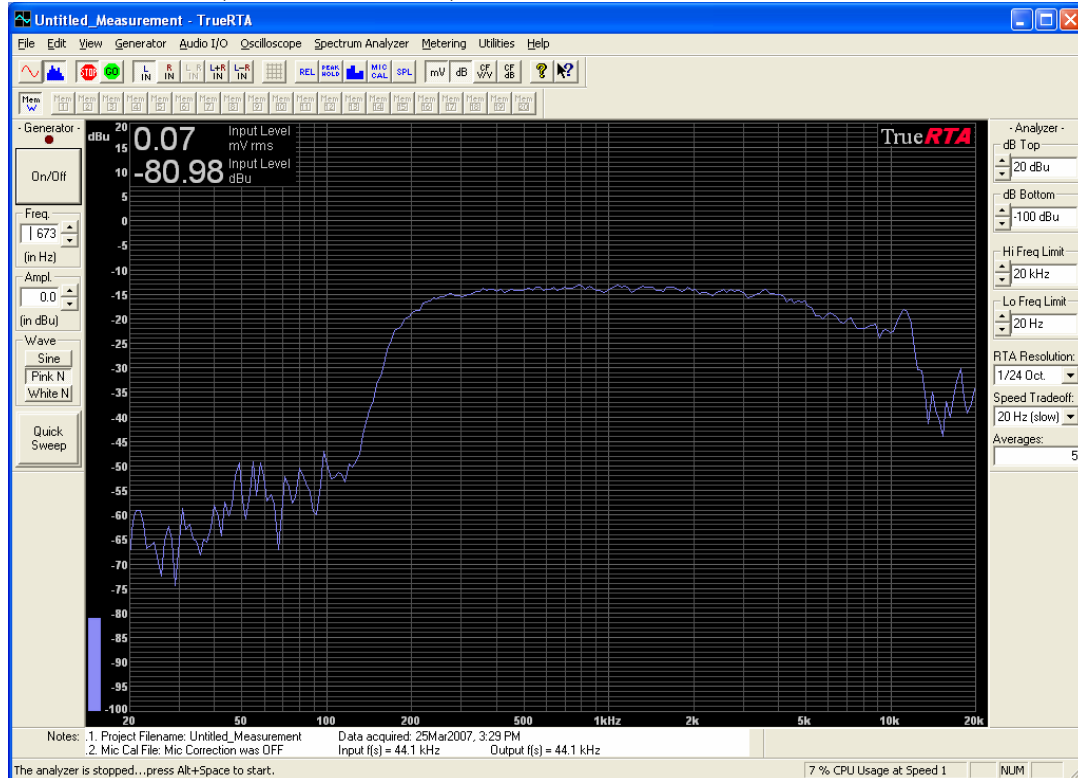

www.azurahorn.com

Yamaha 6681B Driver on AH-160 horn

Mic at horn mouth, 160HP cross over, CD filter on

Mic at horn mouth, 160HP cross over, CD filter off