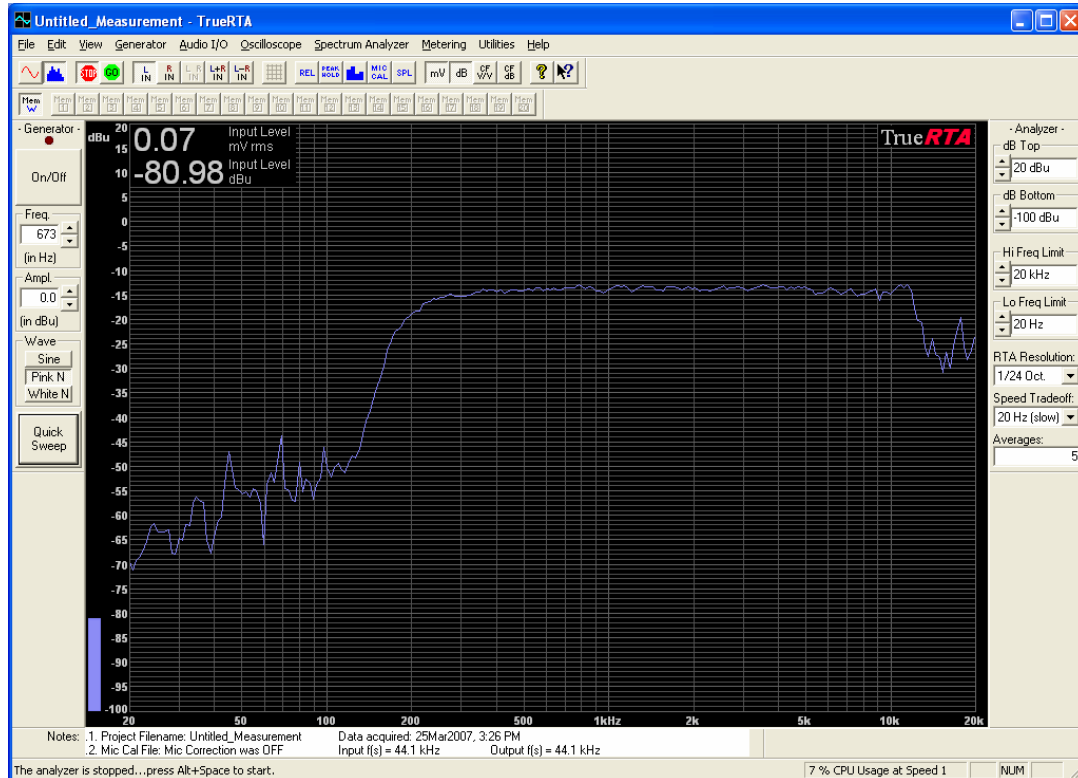

www.azurahorn.com

Yamaha 6681B Driver on AH-160 horn

Mic at horn mouth, 160HP cross over, CD filter on

Mic at horn mouth, 160HP cross over, CD filter off