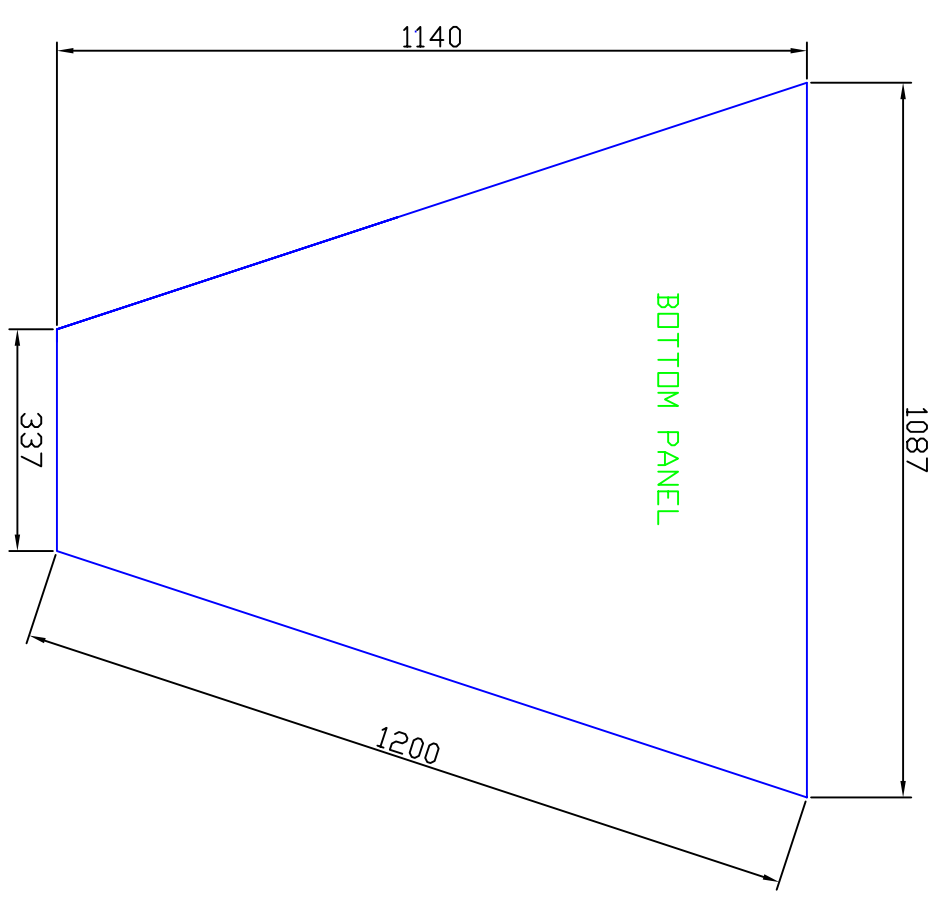

AZURA BASSHORN 1 - CUTTING DIMENSIONS

MAKE FROM 18mm PLY

MARTIN SEDDIN JUNE 2005