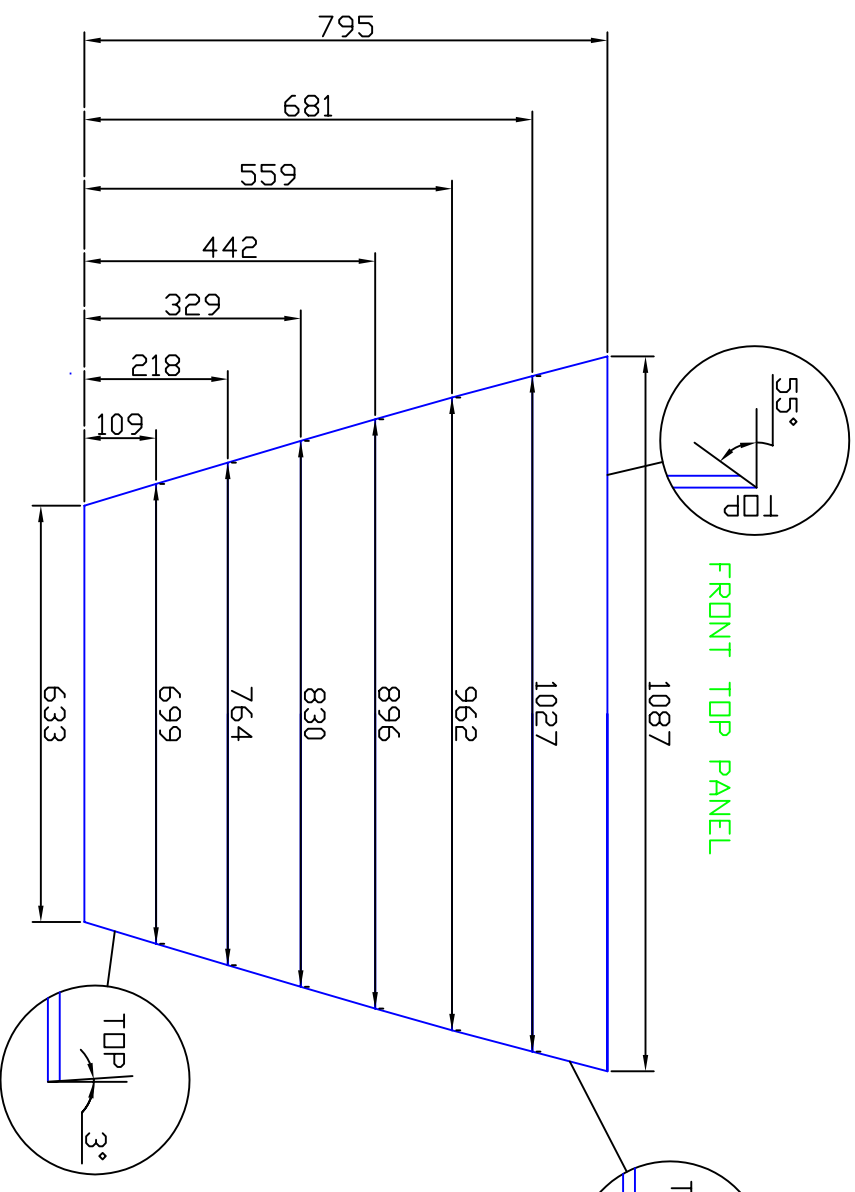

AZURA BASSHORN 1 - CUTTING DIMENSIONS

MAKE FROM 18mm PLY

MARTIN SEDDIN JUNE 2005