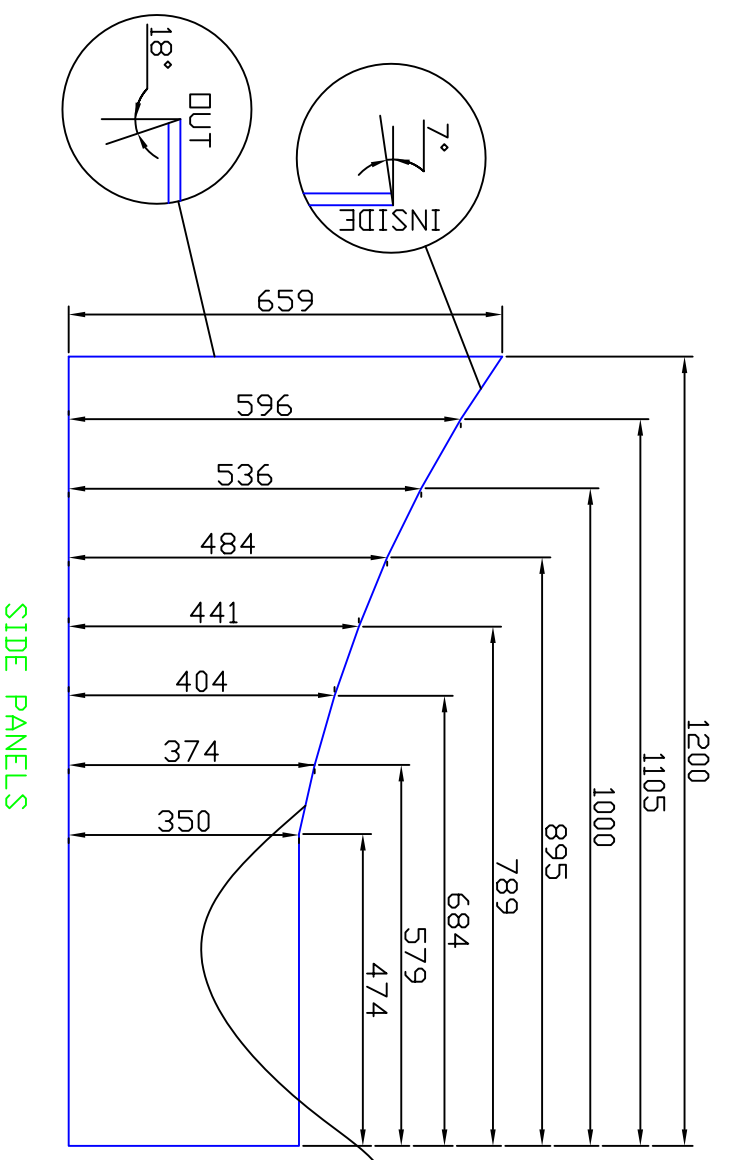

AZURA BASSHORN 1 - CUTTING DIMENSIONS

MAKE FROM 18mm PLY

MARTIN SEDDIN JUNE 2005