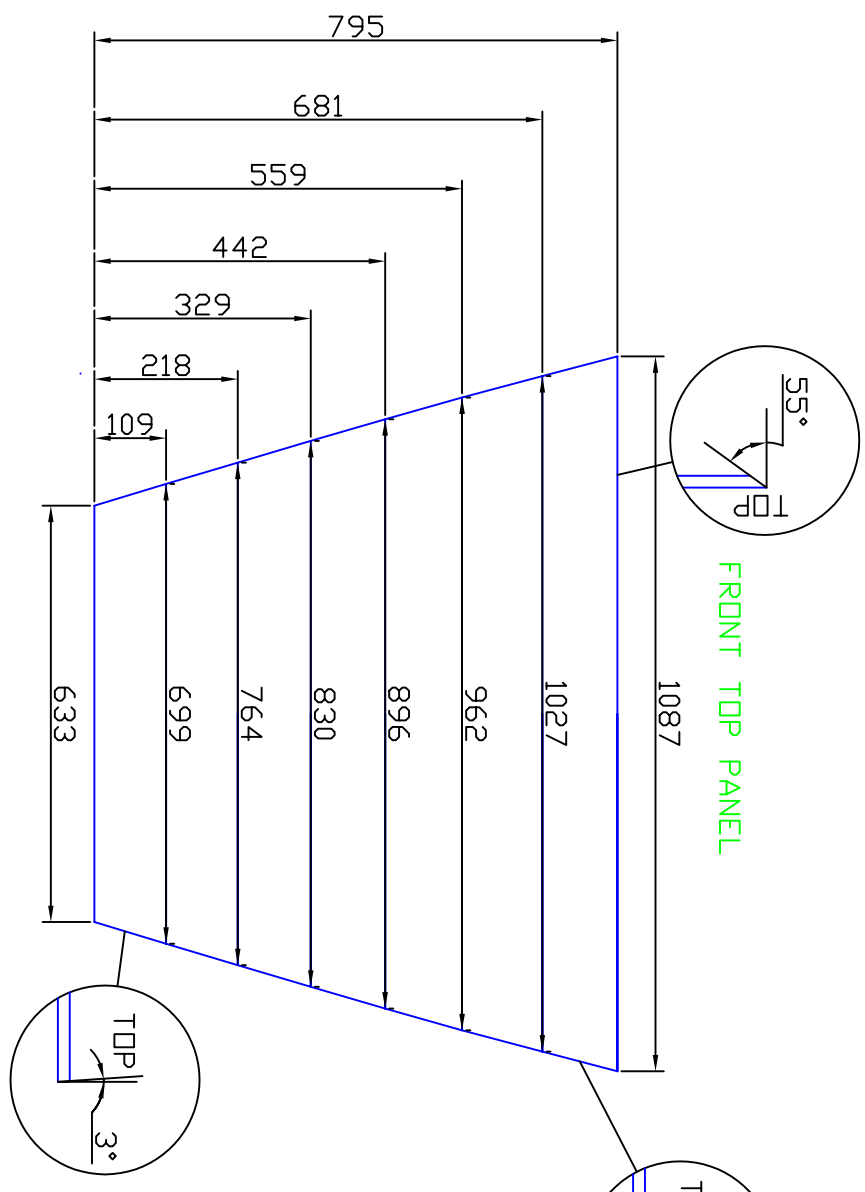

AZURA BASSHORN 1 - CUTTING DIMENSIONS

MAKE FROM 18mm PLY

MARTIN SEDDIN JUNE 2005