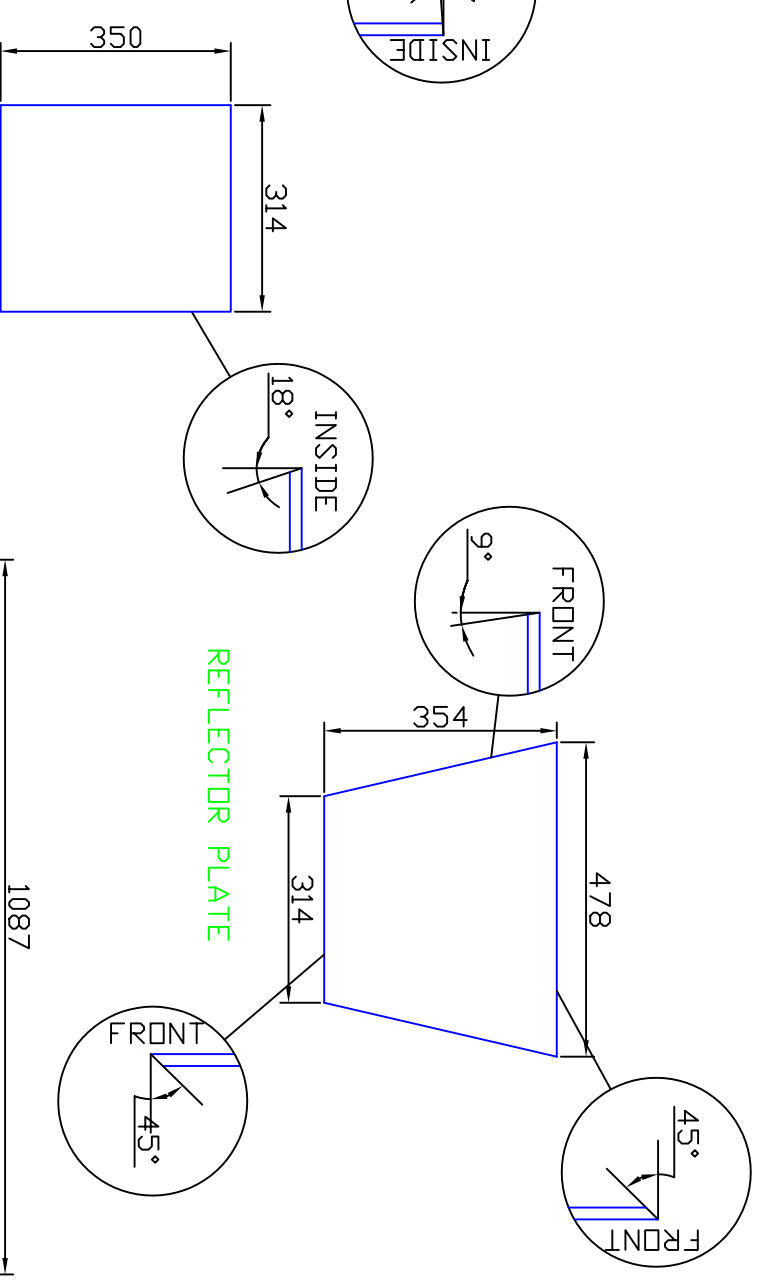

AZURA BASSHORN 1 - CUTTING DIMENSIONS

MAKE FROM 18mm PLY

MARTIN SEDDIN JUNE 2005