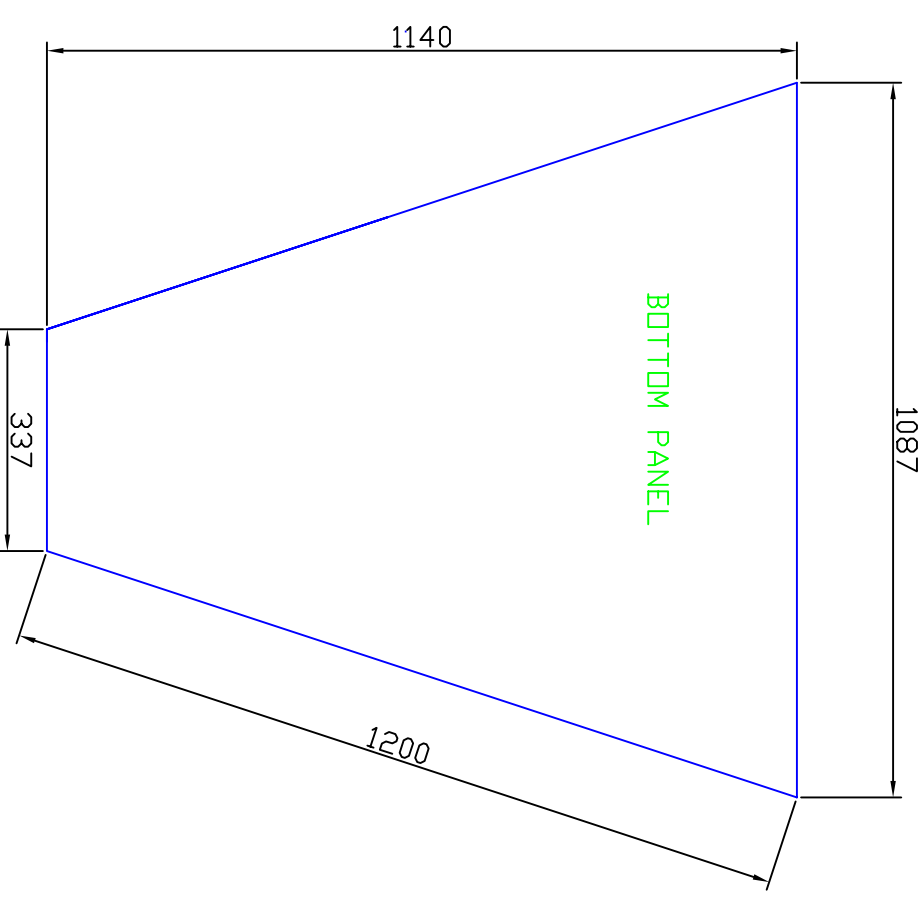

AZURA BASSHORN 1 - CUTTING DIMENSIONS

MAKE FROM 18mm PLY

MARTIN SEDDIN JUNE 2005