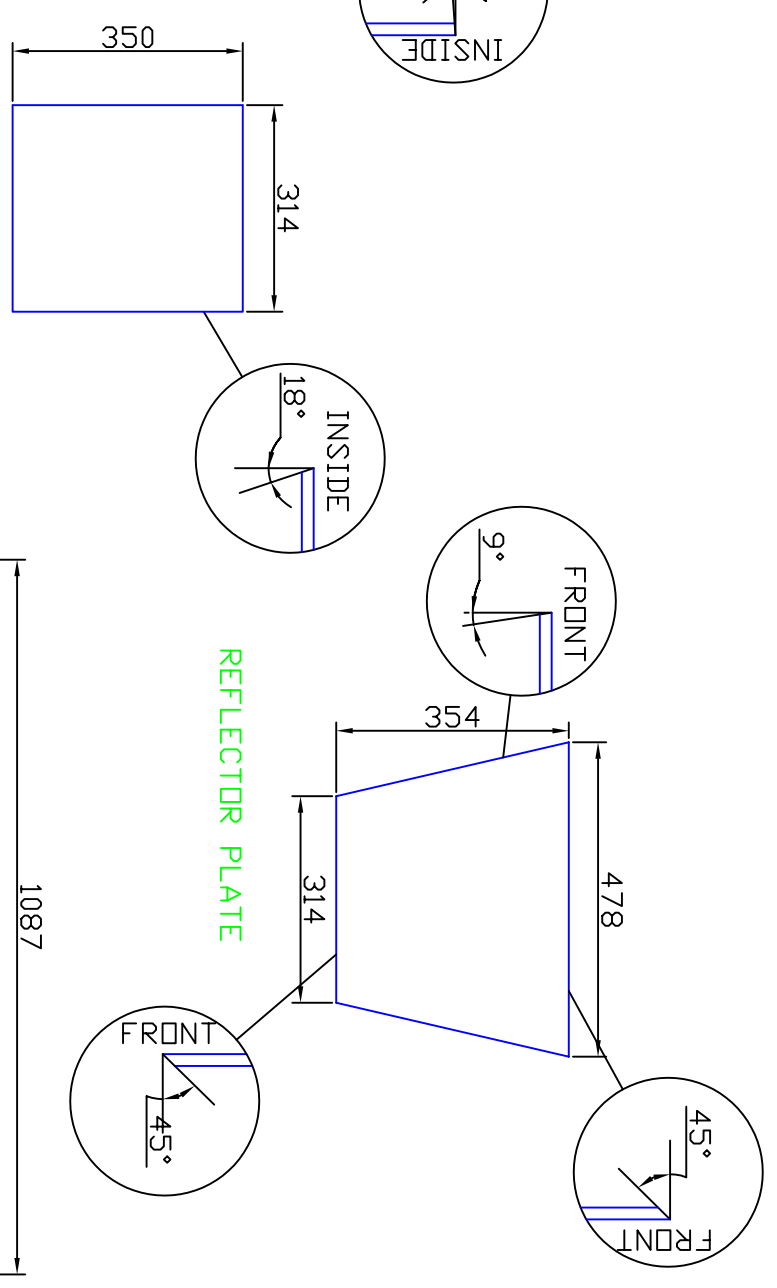

AZURA BASSHORN 1 - CUTTING DIMENSIONS

MAKE FROM 18mm PLY

MARTIN SEDDIN JUNE 2005