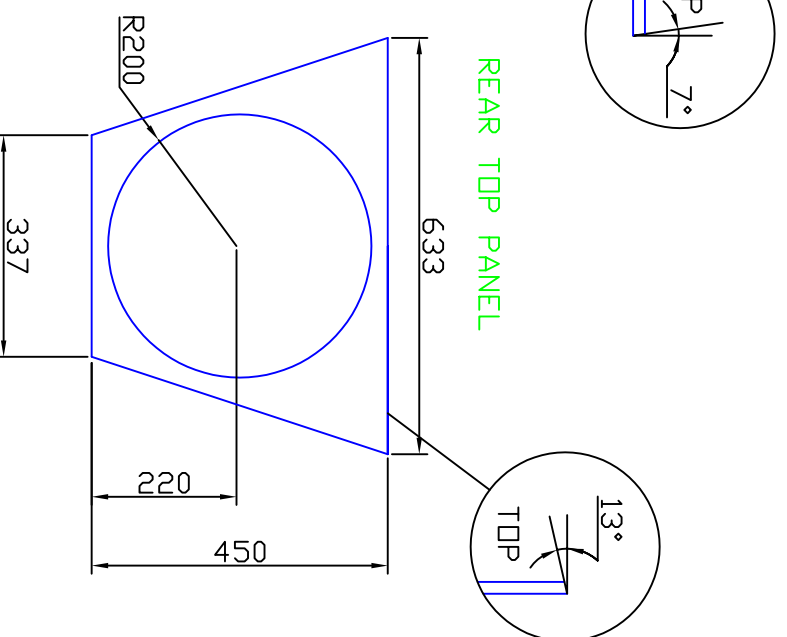

AZURA BASSHORN 1 - CUTTING DIMENSIONS

MAKE FROM 18mm PLY

MARTIN SEDDIN JUNE 2005