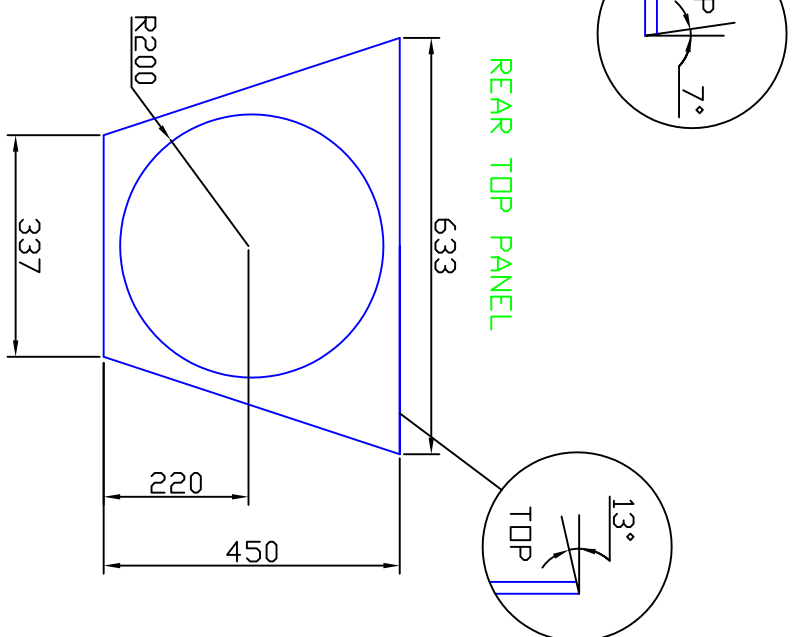

AZURA BASSHORN 1 - CUTTING DIMENSIONS

MAKE FROM 18mm PLY

MARTIN SEDDIN JUNE 2005