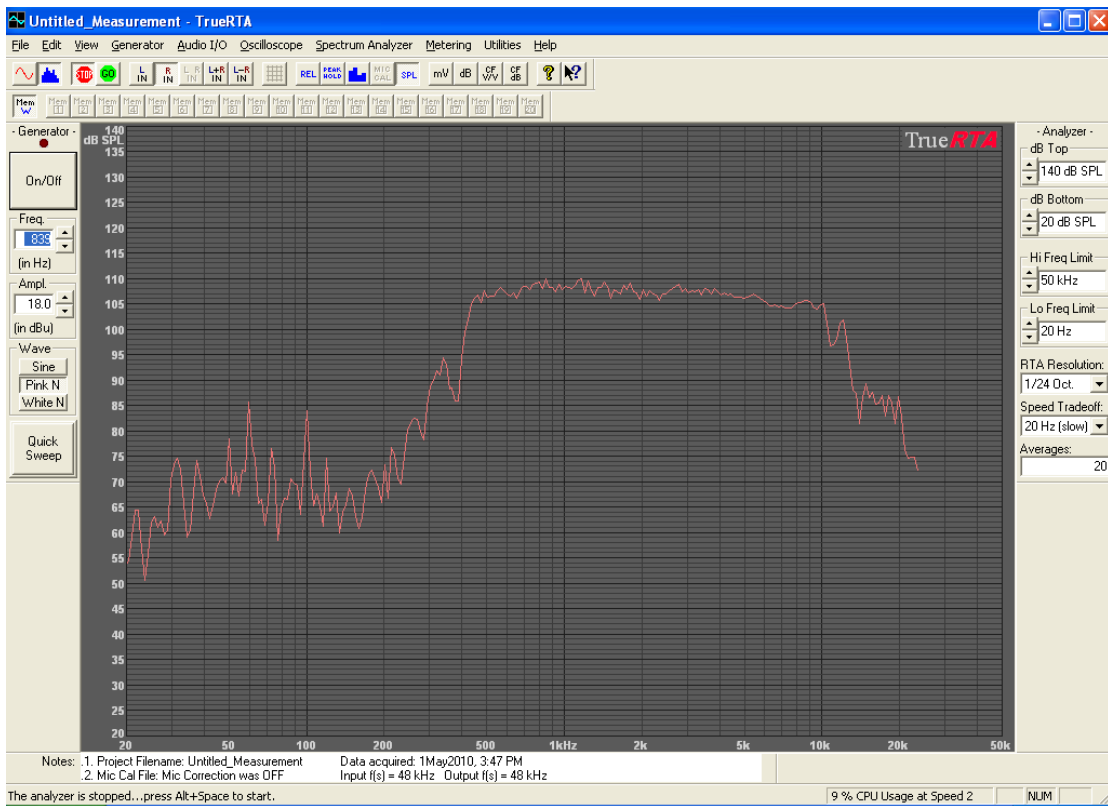

JA6681B on 425 Horn, mic at plane of mouth, 400Hz 18dB HP (no other filters)
1-May-10

As above, mic 1m back