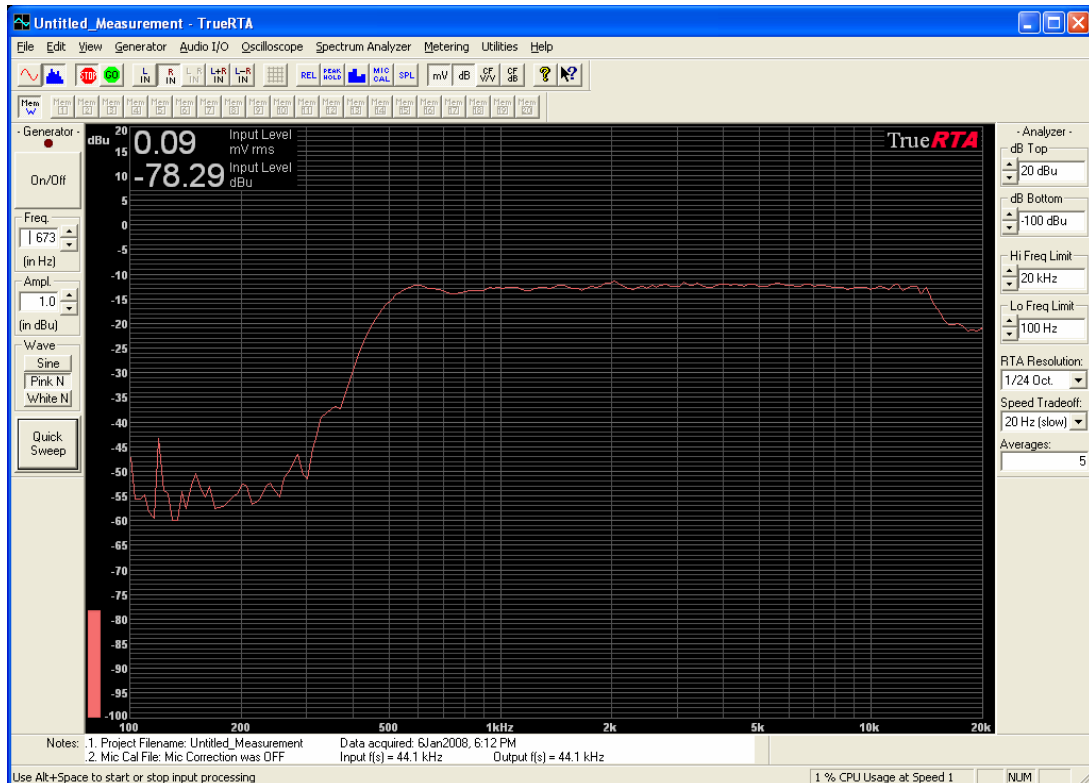

JBL 2420 Driver on AH-550 horn

Mic at horn mouth 700Hz 24dB HP cross over

As above 350Hz HP cross over