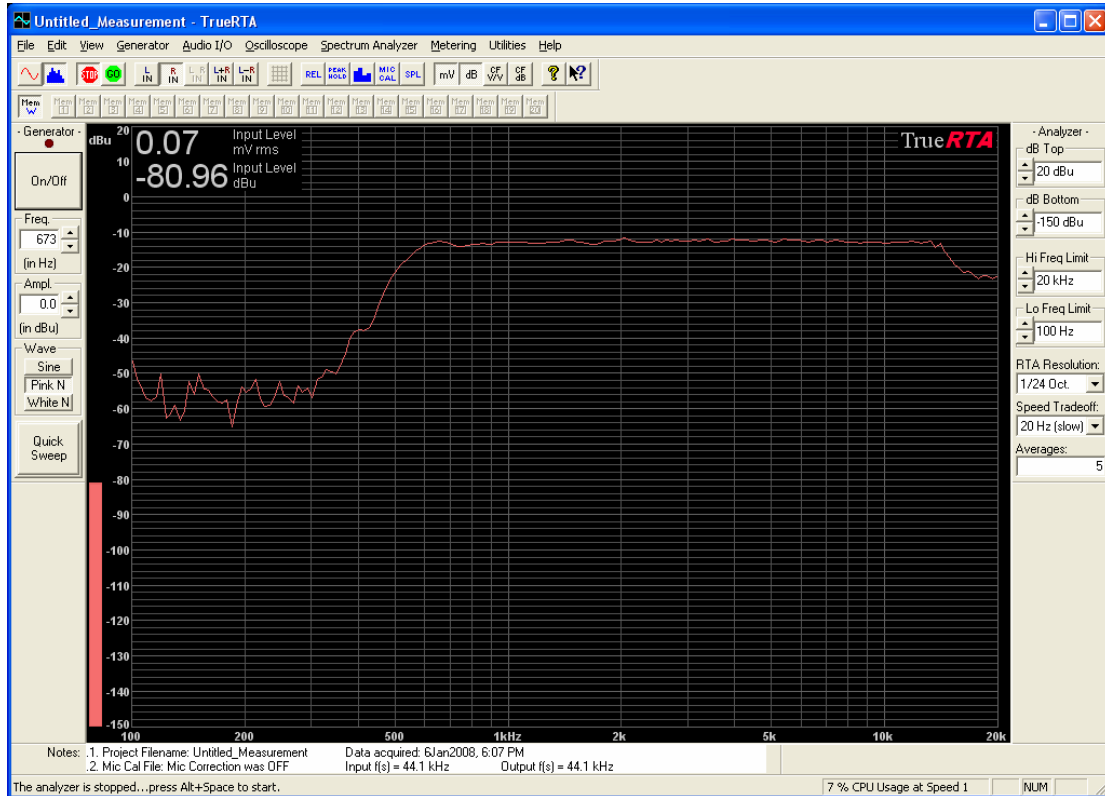

JBL 2420 Driver on AH-550 horn

Mic at horn mouth 700Hz 24dB HP cross over

As above 350Hz HP cross over