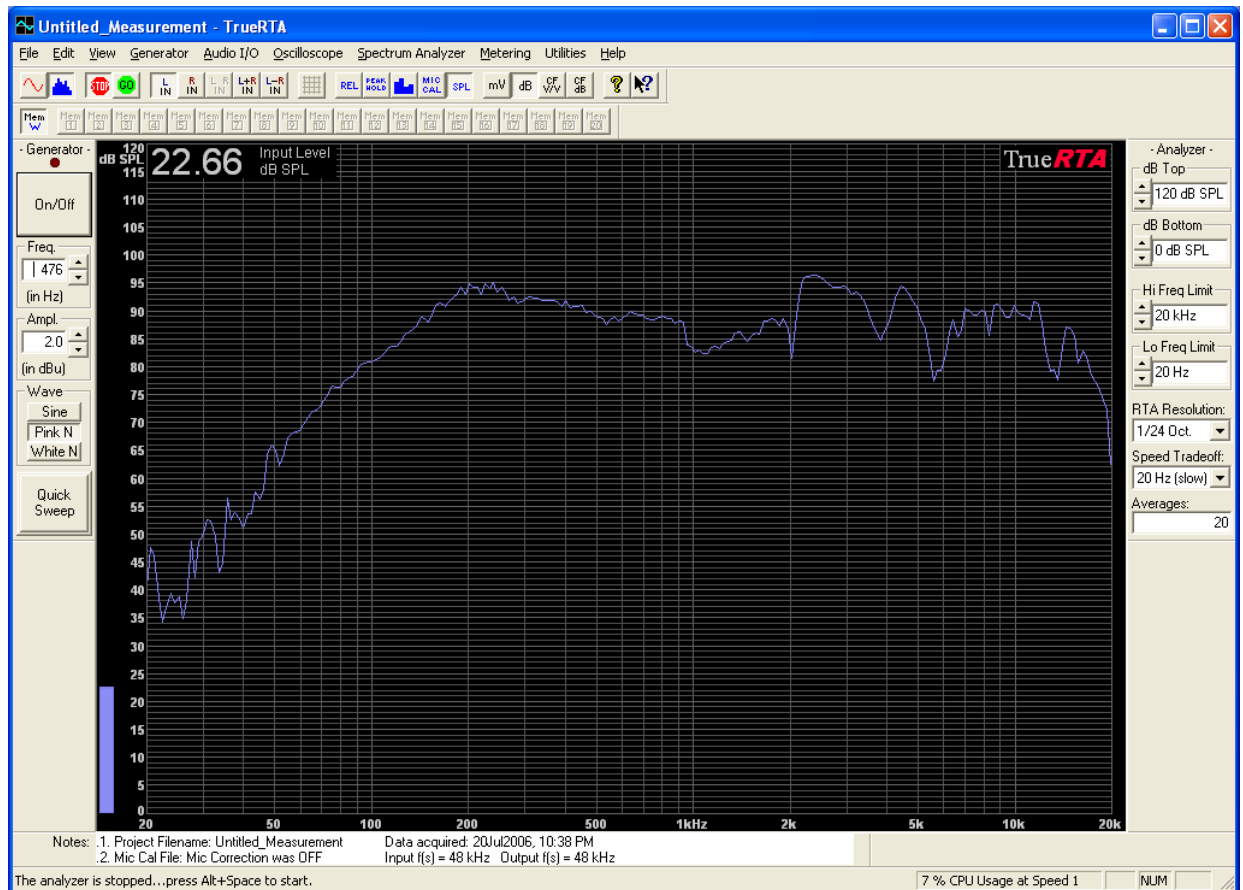

www.azurahorn.com

Lowther PM2A Driver on AH-160 horn

mic at horn mouth – sweep