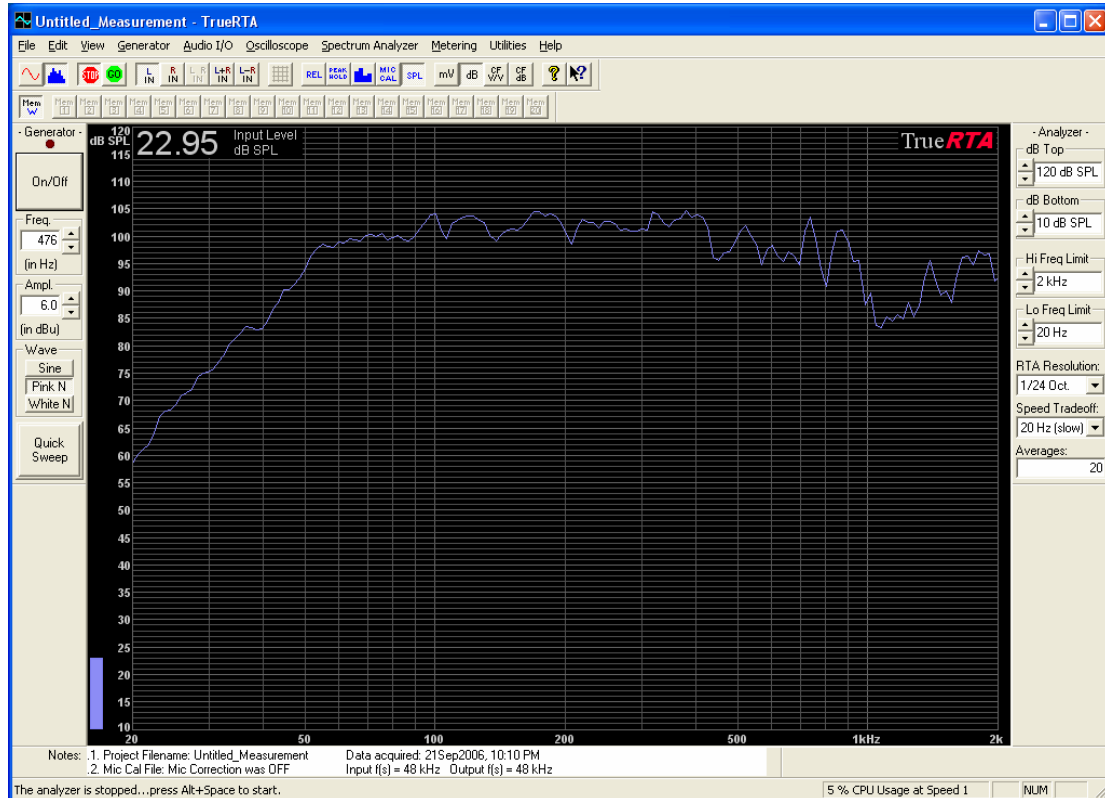

www.azurahorn.com

Lowther on AH-50 - 2.3m bass horn

Lowther on 2.3m bass horn alone, no filters, mic in horn mouth