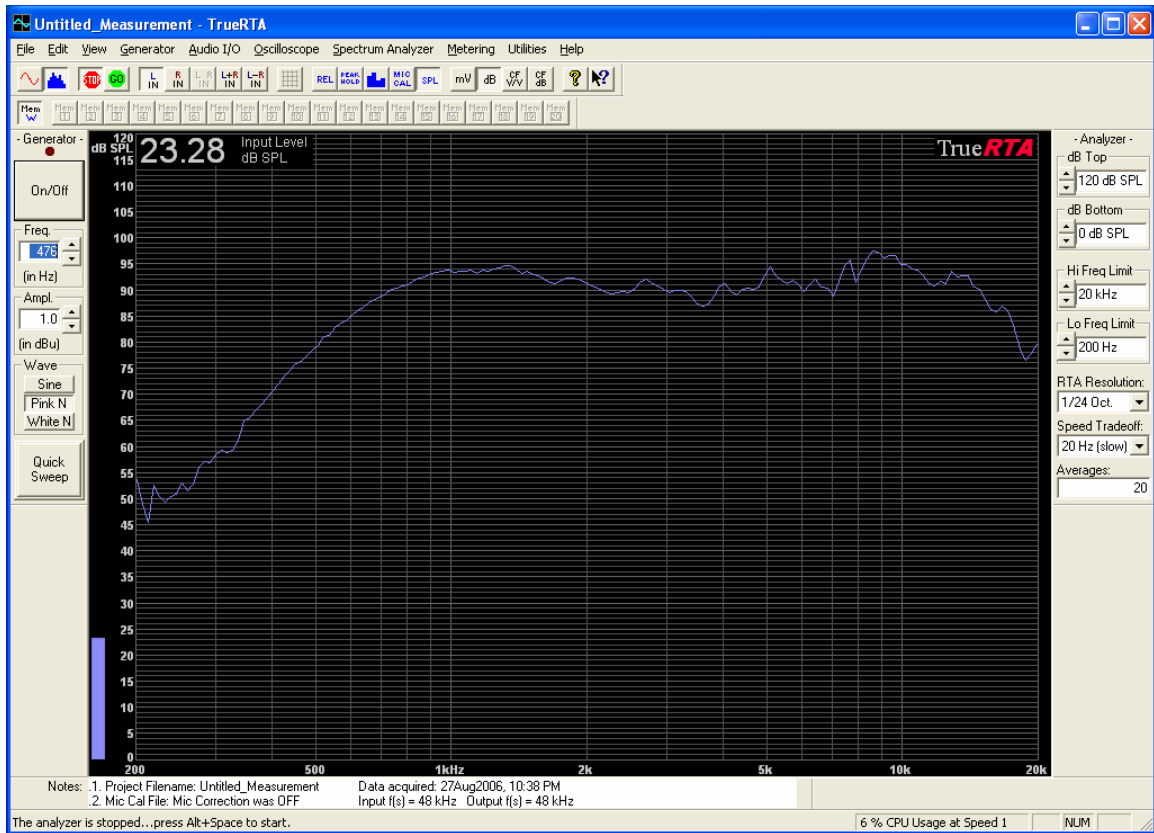

TAD Driver on AH-204 horn

400Hz HP 24dB crossover set. Mic at horn mouth.

200Hz HP 24dB crossover set. Mic at horn mouth.

www.azurahorn.com

800Hz HP 24dB crossover set. Mic at horn mouth.