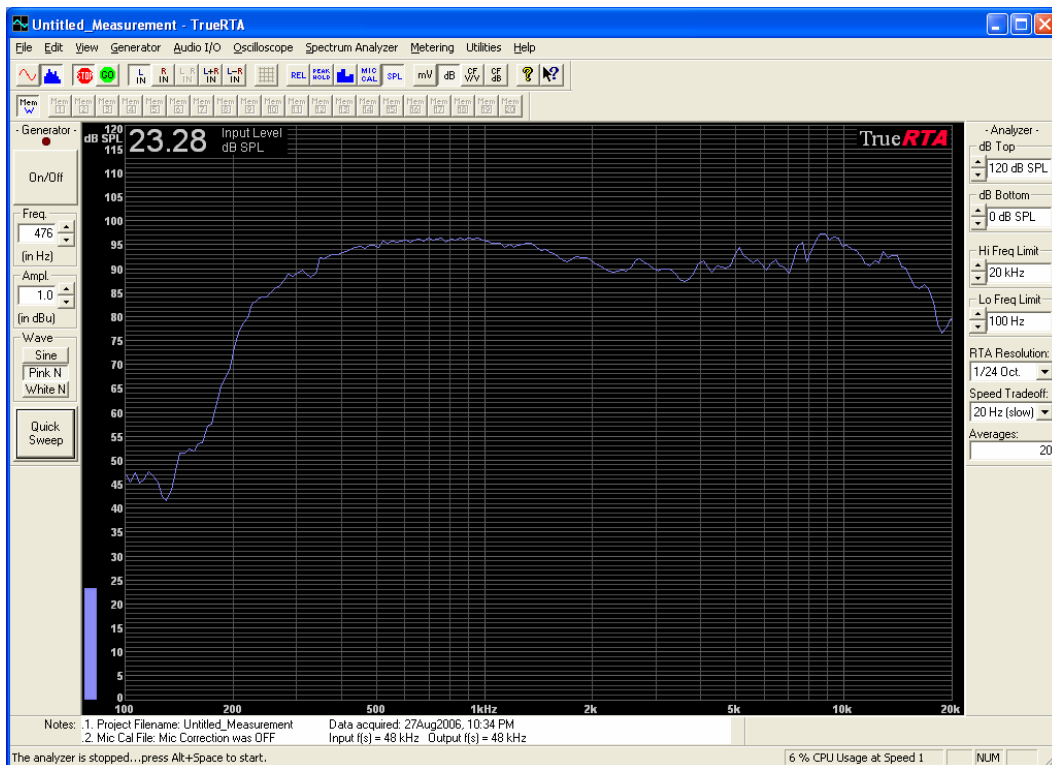

TAD Driver on AH-204 horn

400Hz HP 24dB crossover set. Mic at horn mouth.

200Hz HP 24dB crossover set. Mic at horn mouth.

www.azurahorn.com

800Hz HP 24dB crossover set. Mic at horn mouth.