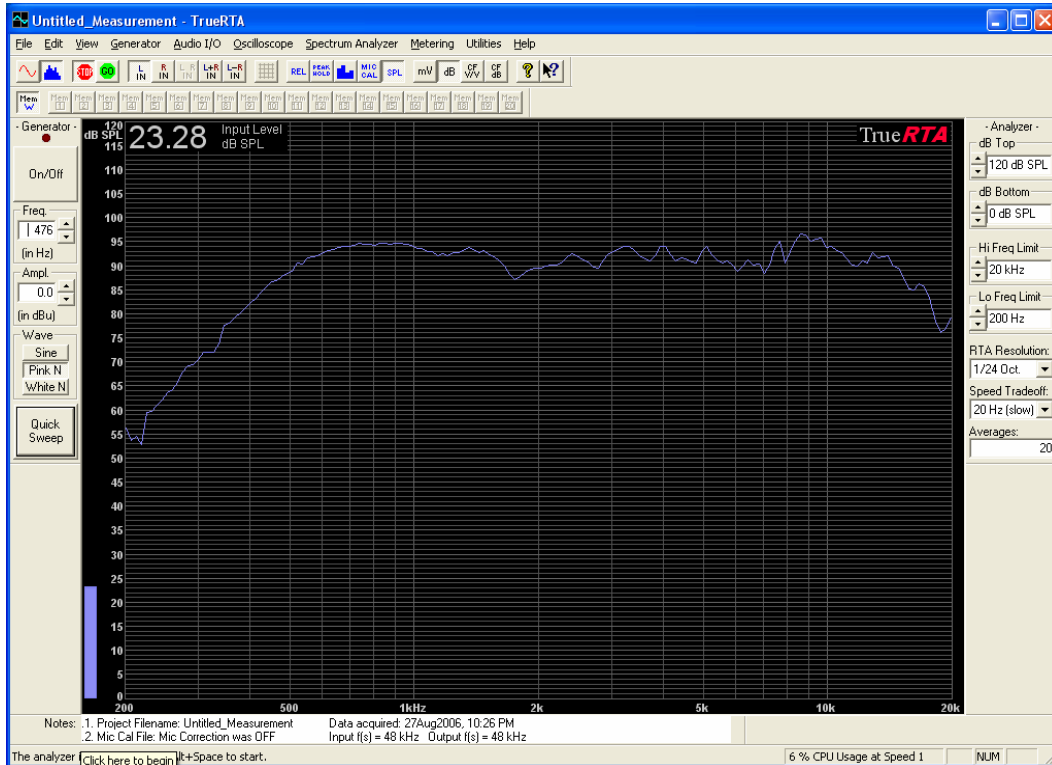

TAD Driver on AH-204 horn

400Hz HP 24dB crossover set. Mic at horn mouth.

200Hz HP 24dB crossover set. Mic at horn mouth.

www.azurahorn.com

800Hz HP 24dB crossover set. Mic at horn mouth.